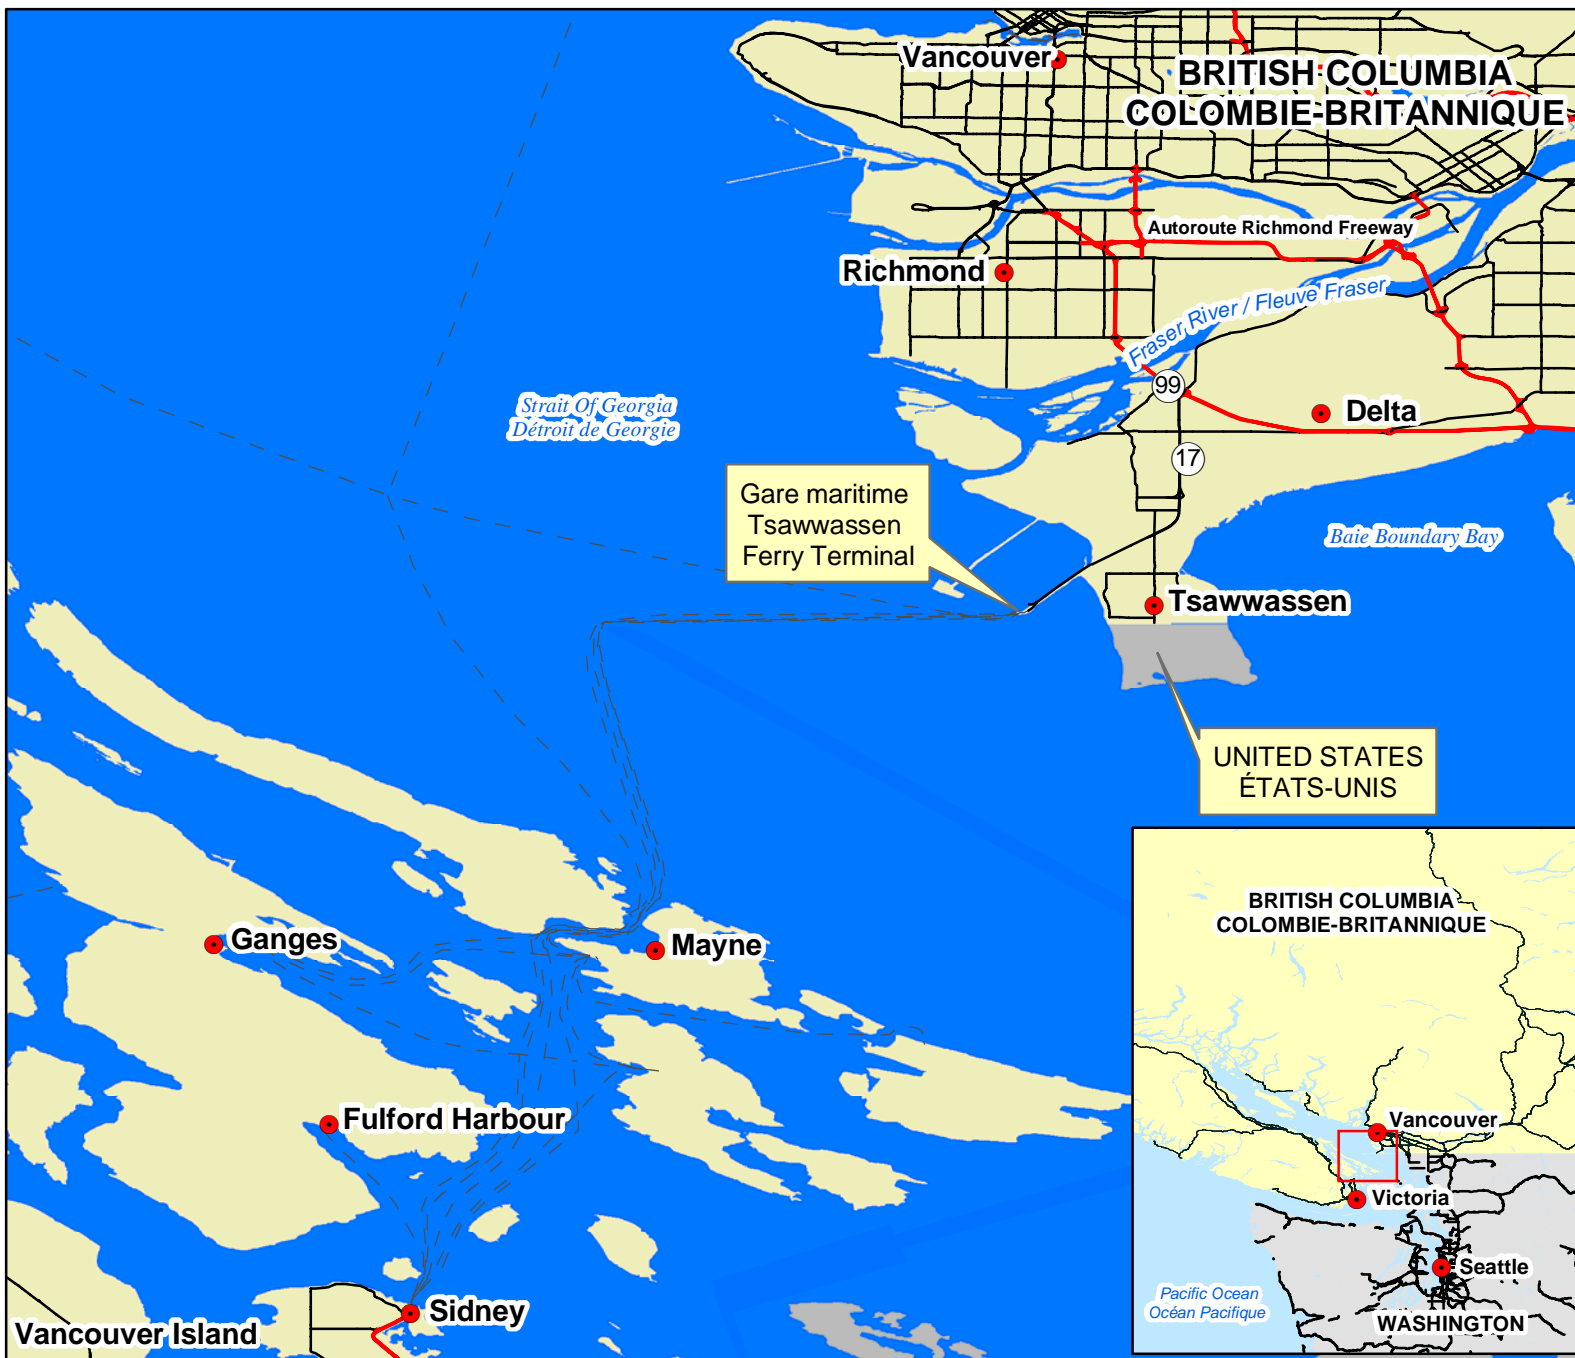

## Local state of emergency declared for Delta, B.C. / L'état d'urgence est décrété à Delta (C.-B.)

### Incident Information / Renseignements relatifs à l'incident

- On February 4, Delta, B.C., declared a local state of emergency
- A heavy wind storm swept through southern B.C causing power outages to thousands of homes
- Heavy flooding caused the evacuation of approximately 200 residences
- B.C. Hydro estimated that up to 100,000 people were without power
- As of February 5, approximately 5,000 homes and businesses were still without power

Canada

### Legend / Légende

- Expressway / Voie rapide
- Principal Highway / Autoroute principale
- - - Ferry Service / Service de traversier